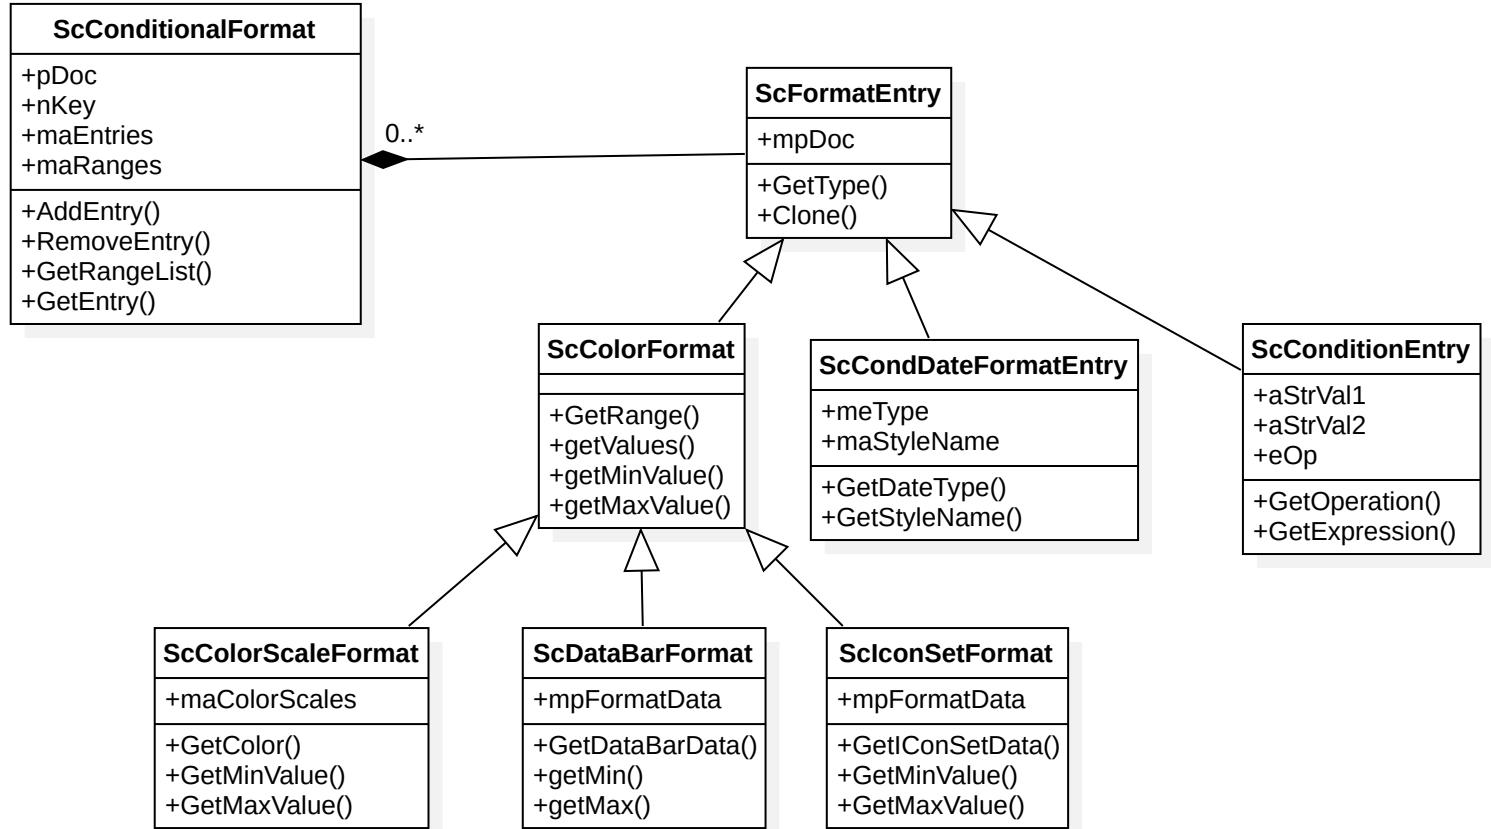

Data Structure Relationship Conditional Format

Import conditional databar data relationship

Issues found while analyzing

LibreOffice Technology

Conditional Format Dialog

LibreOffice Technology

Conditional Format Diagram

LibreOffice Technology

Conditional Format Diagram

Import XML example

```
<x14:dataBar maxLength="100" minLength="0"  
    axisPosition="automatic" direction="context"  
    gradient="0" negativeBarBorderColorSameAsPositive="0">  
  <x14:cfvo type="autoMin"/>  
  <x14:cfvo type="autoMax"/>  
  <x14:fillColor rgb="FF638EC6"/>  
  <x14:negativeFillColor indexed="2"/>  
  <x14:axisColor indexed="64"/>  
</x14:dataBar>
```