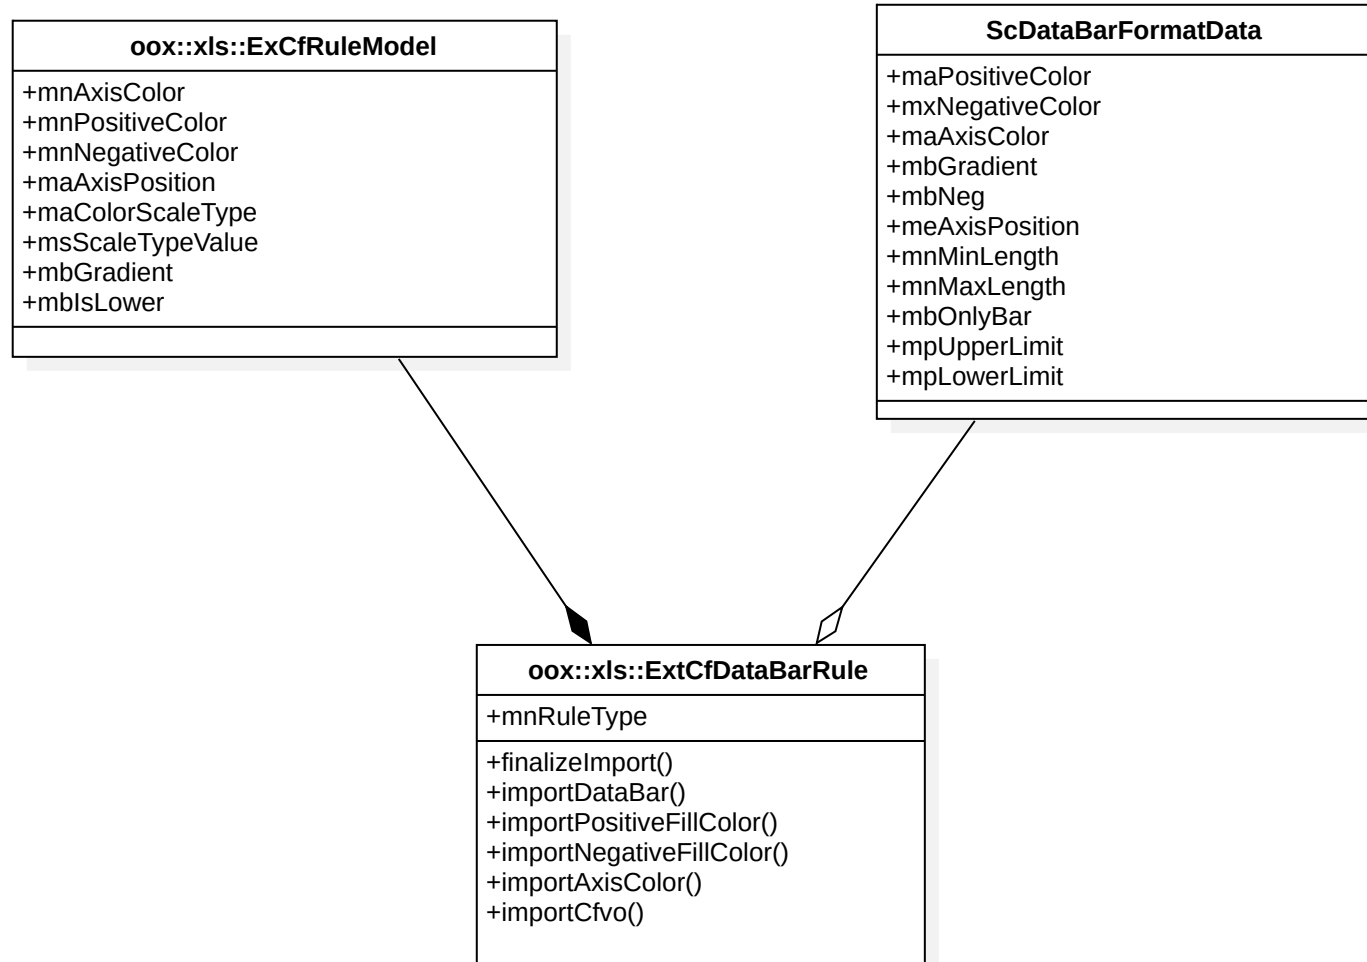

LibreOffice Technology

Import XML diagram