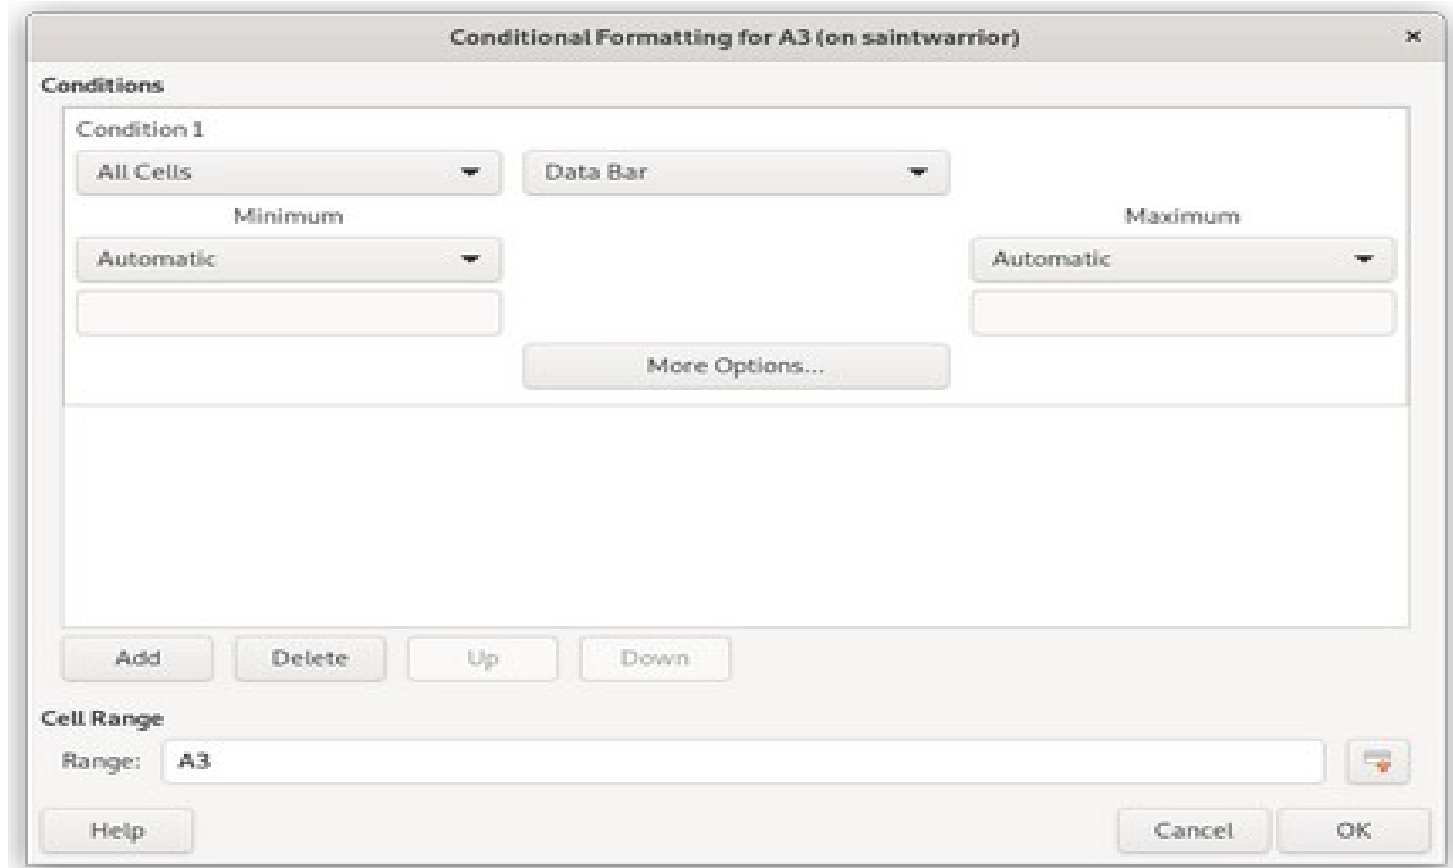

Data Structure Relationship Conditional Format

Import conditional databar data relationship

Issues found while analyzing

LibreOffice Technology

Conditional Format Dialog

LibreOffice Technology

Conditional Format Diagram